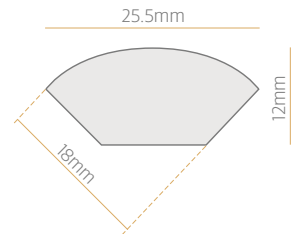

40x30
TL 237

SCOTIA

QUADRANT

28mm
TL 238

35mm
TL 239

12mm
TL 240

18mm
TL 241

TRADITIONAL