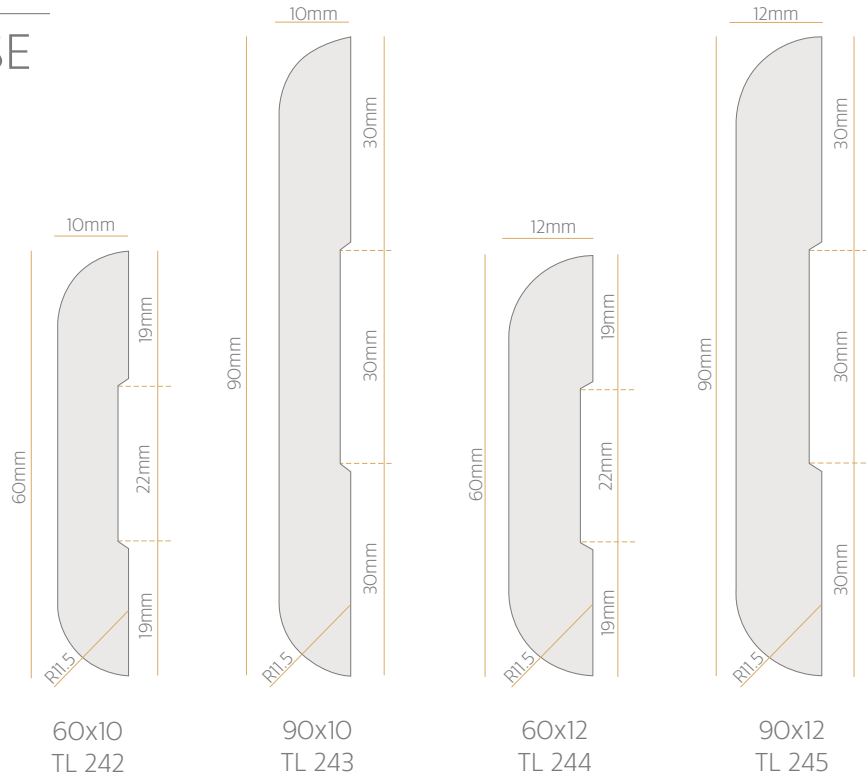

CLASSIC

SINGLE BEVELLED EDGE

PLEASE CALL US FOR TIMBER SAMPLES 0800 25 10 25

CLASSIC

DOUBLE BEVEL EDGE

CLASSIC

BULLNOSE ARCHITRAVE

PLEASE CALL US FOR TIMBER SAMPLES 0800 25 10 25

CLASSIC

DOUBLE BULLNOSE ARCHITRAVE

CLASSIC

CORNICE MOULD

SILL NOSING

30x18
TL 234

40x18
TL 235

40x18
TL 236

40x30
TL 237

SCOTIA

QUADRANT

28mm
TL 238

35mm
TL 239

12mm
TL 240

18mm
TL 241

TRADITIONAL

180x30
TL 413

60x18
TL 407

85x18
TL 408

135x18
TL 409

CONTEMPORARY

CONTEMPORARY SQUARE