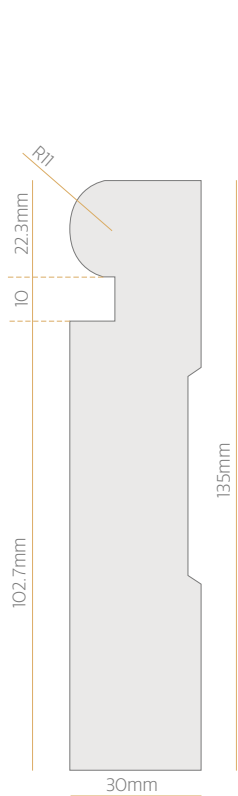

CLASSIC

DOUBLE BULLNOSE ARCHITRAVE

CLASSIC

CORNICE MOULD

SILL NOSING

30x18
TL 234

40x18
TL 235

40x18
TL 236

40x30
TL 237

SCOTIA

QUADRANT

28mm
TL 238

35mm
TL 239

12mm
TL 240

18mm
TL 241

TRADITIONAL

90x30
TL 404

135x30
TL 405

180x30
TL 406

PLEASE CALL US FOR TIMBER SAMPLES 0800 25 10 25

CONTEMPORARY

CONTEMPORARY ROUND

85x30
TL 411

135x30
TL 412

180x30
TL 413

60x18
TL 407

85x18
TL 408

135x18
TL 409

CONTEMPORARY

CONTEMPORARY SQUARE