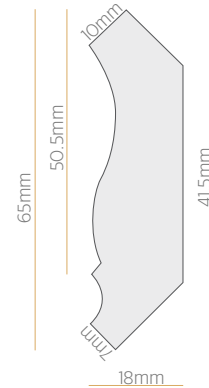

40x30
TL 237

SCOTIA

QUADRANT

28mm
TL 238

35mm
TL 239

12mm
TL 240

18mm
TL 241

TRADITIONAL

COLONIAL

LAMBS TONGUE

SILL NOSING

40x30
TL 312

SCOTIA

65x18
TL 314

BOLECTION

18mm
TL 315

30mm
TL 316

40mm
TL 317

50mm
TL 318

CONTEMPORARY

CONTEMPORARY STEP

90x18
TL 401

135x18
TL 402

180x18
TL 403