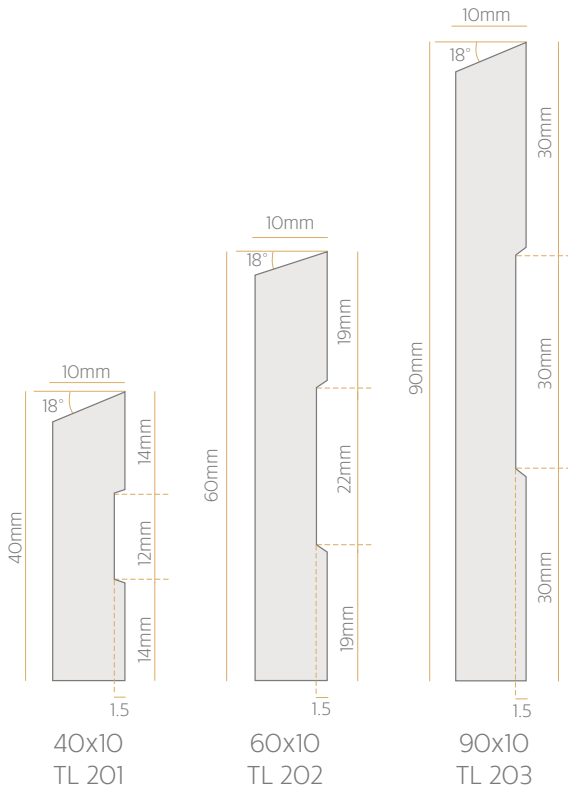

CLASSIC

SINGLE BEVELLED EDGE

PLEASE CALL US FOR TIMBER SAMPLES 0800 25 10 25