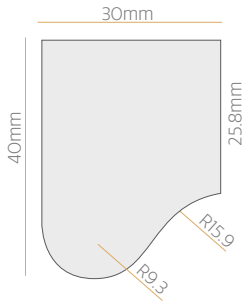

40x30
TL 237

SCOTIA

QUADRANT

28mm
TL 238

35mm
TL 239

12mm
TL 240

18mm
TL 241

TRADITIONAL

COLONIAL

LAMBS TONGUE

SILL NOSING

40x30
TL 312

SCOTIA

65x18
TL 314

BOLECTION

18mm
TL 315