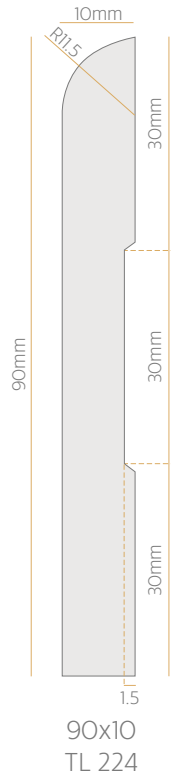

CLASSIC

SINGLE BEVELLED EDGE

PLEASE CALL US FOR TIMBER SAMPLES 0800 25 10 25

CLASSIC

DOUBLE BEVEL EDGE

CLASSIC

BULLNOSE ARCHITRAVE

PLEASE CALL US FOR TIMBER SAMPLES 0800 25 10 25

CLASSIC

DOUBLE BULLNOSE ARCHITRAVE

CLASSIC

CORNICE MOULD

SILL NOSING

30x18
TL 234

40x18
TL 235

40x18
TL 236

40x30
TL 237

SCOTIA

QUADRANT

28mm
TL 238

35mm
TL 239

12mm
TL 240

18mm
TL 241

TRADITIONAL

90x30
TL 404

135x30
TL 405

180x30
TL 406

PLEASE CALL US FOR TIMBER SAMPLES 0800 25 10 25

CONTEMPORARY

CONTEMPORARY ROUND

85x30
TL 411

135x30
TL 412