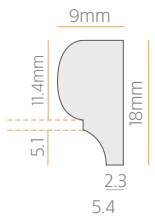

40x30
TL 237

SCOTIA

QUADRANT

28mm
TL 238

35mm
TL 239

12mm
TL 240

18mm
TL 241

TRADITIONAL

COLONIAL

LAMBS TONGUE

SILL NOSING

40x30
TL 312

SCOTIA

65x18
TL 314

BOLECTION

18mm
TL 315

30mm
TL 316

40mm
TL 317

50mm
TL 318

CONTEMPORARY

CONTEMPORARY STEP

90x18
TL 401

135x18
TL 402

180x18
TL 403