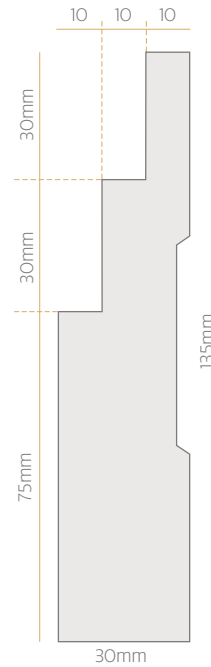

40x30
TL 237

SCOTIA

QUADRANT

28mm
TL 238

35mm
TL 239

12mm
TL 240

18mm
TL 241

TRADITIONAL

30mm
TL 316

40mm
TL 317

50mm
TL 318

CONTEMPORARY

CONTEMPORARY STEP

90x18
TL 401

135x18
TL 402

180x18
TL 403

90x30
TL 404

135x30
TL 405

180x30
TL 406

PLEASE CALL US FOR TIMBER SAMPLES 0800 25 10 25

CONTEMPORARY

CONTEMPORARY ROUND

85x30
TL 411

135x30
TL 412

180x30
TL 413

60x18
TL 407

85x18
TL 408

135x18
TL 409

CONTEMPORARY

CONTEMPORARY SQUARE