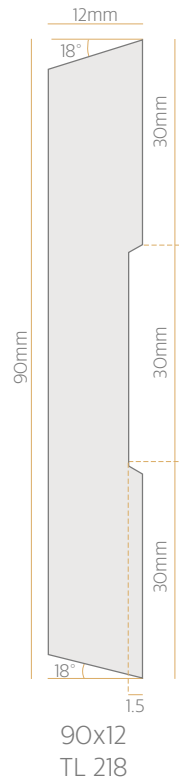

CLASSIC

DOUBLE BEVEL EDGE