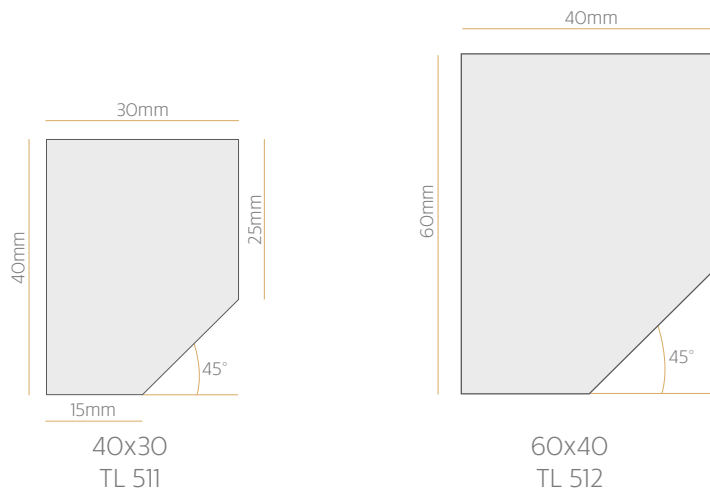

SILL NOSING