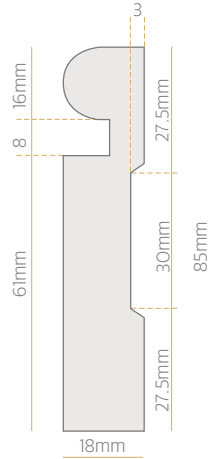

40x30
TL 237

SCOTIA

QUADRANT

28mm
TL 238

35mm
TL 239

12mm
TL 240

18mm
TL 241

TRADITIONAL

30mm
TL 316

40mm
TL 317

50mm
TL 318

CONTEMPORARY

CONTEMPORARY STEP

90x18
TL 401

135x18
TL 402

180x18
TL 403

90x30
TL 404

135x30
TL 405

180x30
TL 406

PLEASE CALL US FOR TIMBER SAMPLES 0800 25 10 25

CONTEMPORARY

CONTEMPORARY ROUND

85x30
TL 411

135x30
TL 412

180x30
TL 413

60x18
TL 407

85x18
TL 408

135x18
TL 409

CONTEMPORARY

CONTEMPORARY SQUARE