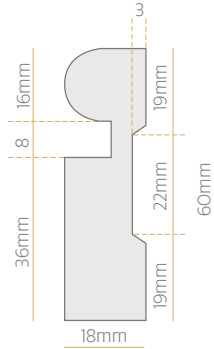

40x30
TL 237

SCOTIA

QUADRANT

28mm
TL 238

35mm
TL 239

12mm
TL 240

18mm
TL 241

TRADITIONAL

30mm
TL 316

40mm
TL 317

50mm
TL 318

CONTEMPORARY

CONTEMPORARY STEP

90x18
TL 401

135x18
TL 402

180x18
TL 403

90x30
TL 404

135x30
TL 405

180x30
TL 406

PLEASE CALL US FOR TIMBER SAMPLES 0800 25 10 25

CONTEMPORARY

CONTEMPORARY ROUND

85x30
TL 411

135x30
TL 412

180x30
TL 413

60x18
TL 407

85x18
TL 408

135x18
TL 409

CONTEMPORARY

CONTEMPORARY SQUARE