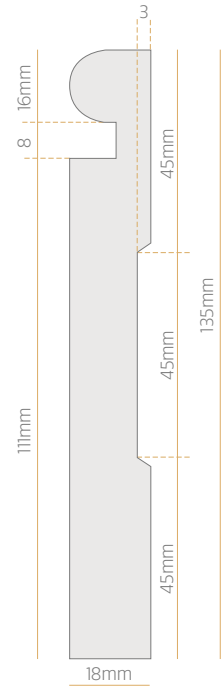

CLASSIC

DOUBLE BULLNOSE ARCHITRAVE

CLASSIC

CORNICE MOULD

SILL NOSING

30x18
TL 234

40x18
TL 235

40x18
TL 236

40x30
TL 237

SCOTIA

QUADRANT

28mm
TL 238

35mm
TL 239

12mm
TL 240

18mm
TL 241

TRADITIONAL

90x30
TL 404

135x30
TL 405

180x30
TL 406

PLEASE CALL US FOR TIMBER SAMPLES 0800 25 10 25

CONTEMPORARY

CONTEMPORARY ROUND

85x30
TL 411

135x30
TL 412

180x30
TL 413

60x18
TL 407

85x18
TL 408

135x18
TL 409

CONTEMPORARY

CONTEMPORARY SQUARE