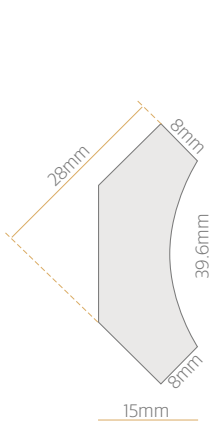

CLASSIC

DOUBLE BULLNOSE ARCHITRAVE

CLASSIC

CORNICE MOULD

SILL NOSING

30x18
TL 234

40x18
TL 235

40x18
TL 236

40x30
TL 237

SCOTIA

QUADRANT

28mm
TL 238

35mm
TL 239

12mm
TL 240

18mm
TL 241

TRADITIONAL

30mm
TL 316

40mm
TL 317

50mm
TL 318

CONTEMPORARY

CONTEMPORARY STEP

90x18
TL 401

135x18
TL 402

180x18
TL 403

90x30
TL 404

135x30
TL 405

180x30
TL 406

PLEASE CALL US FOR TIMBER SAMPLES 0800 25 10 25

CONTEMPORARY

CONTEMPORARY ROUND

85x30
TL 411

135x30
TL 412