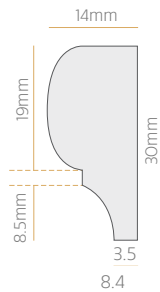

40x30
TL 237

SCOTIA

QUADRANT

28mm
TL 238

35mm
TL 239

12mm
TL 240

18mm
TL 241

TRADITIONAL

COLONIAL

LAMBS TONGUE

SILL NOSING

40x30
TL 312

SCOTIA

65x18
TL 314

BOLECTION

18mm
TL 315

30mm
TL 316

40mm
TL 317

50mm
TL 318

CONTEMPORARY

CONTEMPORARY STEP

90x18
TL 401

135x18
TL 402

180x18
TL 403