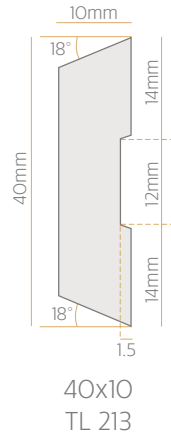

CLASSIC

DOUBLE BEVEL EDGE