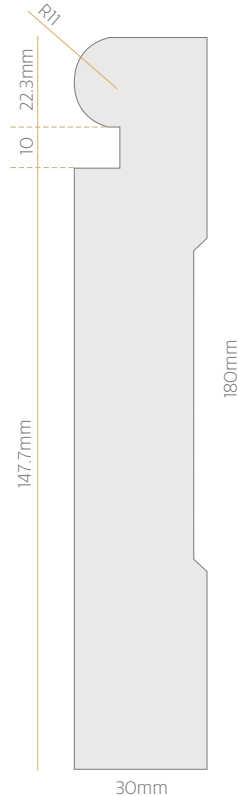

CLASSIC

DOUBLE BULLNOSE ARCHITRAVE

CLASSIC

CORNICE MOULD

SILL NOSING

30x18
TL 234

40x18
TL 235

40x18
TL 236

40x30
TL 237

SCOTIA

QUADRANT

28mm
TL 238

35mm
TL 239

12mm
TL 240

18mm
TL 241

TRADITIONAL

90x30
TL 404

135x30
TL 405

180x30
TL 406

PLEASE CALL US FOR TIMBER SAMPLES 0800 25 10 25

CONTEMPORARY

CONTEMPORARY ROUND

85x30
TL 411

135x30
TL 412

180x30
TL 413

60x18
TL 407

85x18
TL 408

135x18
TL 409

CONTEMPORARY

CONTEMPORARY SQUARE