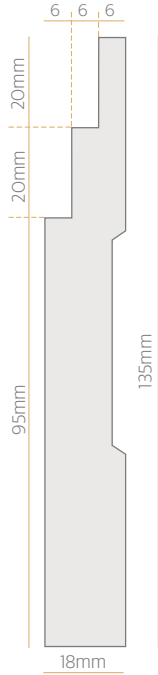

CLASSIC

DOUBLE BULLNOSE ARCHITRAVE

CLASSIC

CORNICE MOULD

SILL NOSING

30x18
TL 234

40x18
TL 235

40x18
TL 236

40x30
TL 237

SCOTIA

QUADRANT

28mm
TL 238

35mm
TL 239

12mm
TL 240

18mm
TL 241

TRADITIONAL

30mm
TL 316

40mm
TL 317

50mm
TL 318

CONTEMPORARY

CONTEMPORARY STEP

90x18
TL 401

135x18
TL 402

180x18
TL 403

90x30
TL 404

135x30
TL 405

180x30
TL 406

PLEASE CALL US FOR TIMBER SAMPLES 0800 25 10 25

CONTEMPORARY

CONTEMPORARY ROUND

85x30
TL 411

135x30
TL 412