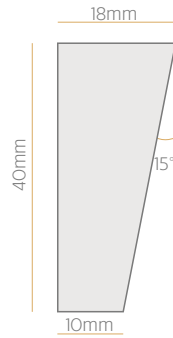

CLASSIC

DOUBLE BULLNOSE ARCHITRAVE

CLASSIC

CORNICE MOULD

SILL NOSING

30x18
TL 234

40x18
TL 235

40x18
TL 236

40x30
TL 237

SCOTIA

QUADRANT

28mm
TL 238

35mm
TL 239

12mm
TL 240

18mm
TL 241

TRADITIONAL