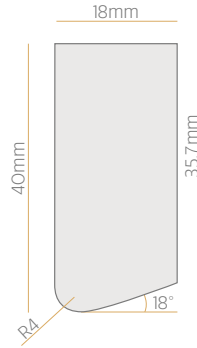

CLASSIC

DOUBLE BULLNOSE ARCHITRAVE

CLASSIC

CORNICE MOULD

SILL NOSING

30x18
TL 234

40x18
TL 235

40x18
TL 236

40x30
TL 237

SCOTIA

QUADRANT

28mm
TL 238

35mm
TL 239

12mm
TL 240

18mm
TL 241

TRADITIONAL