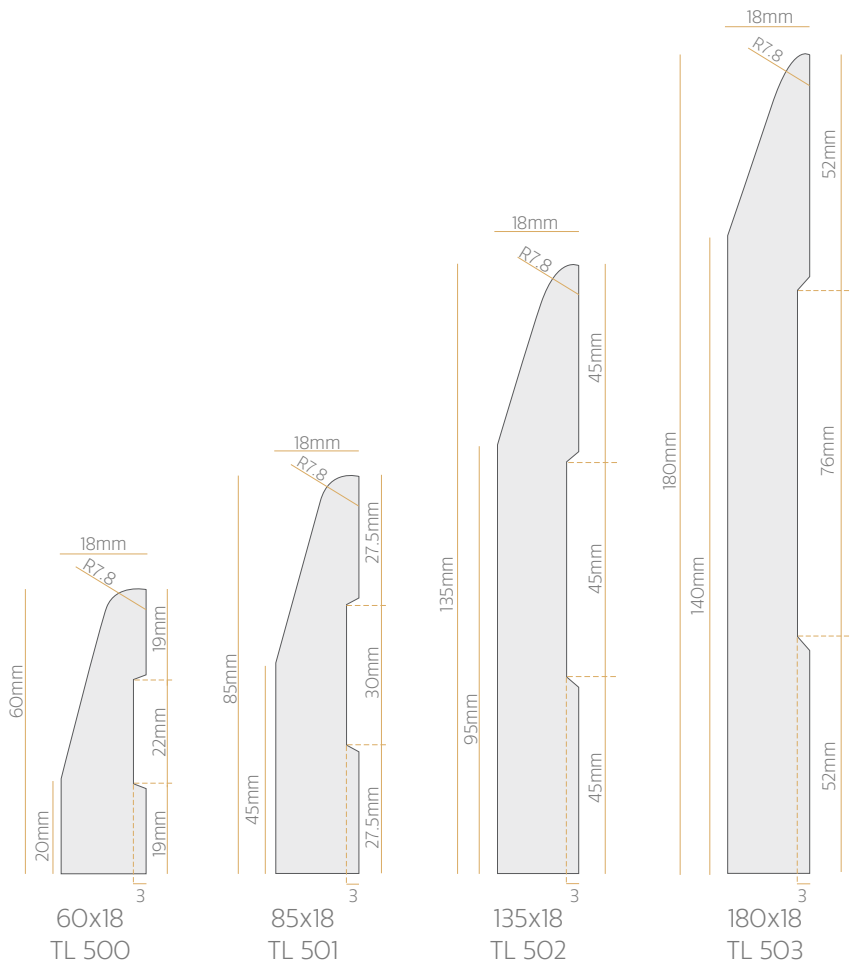

TRADITIONAL

ROUND TOP SPLAY