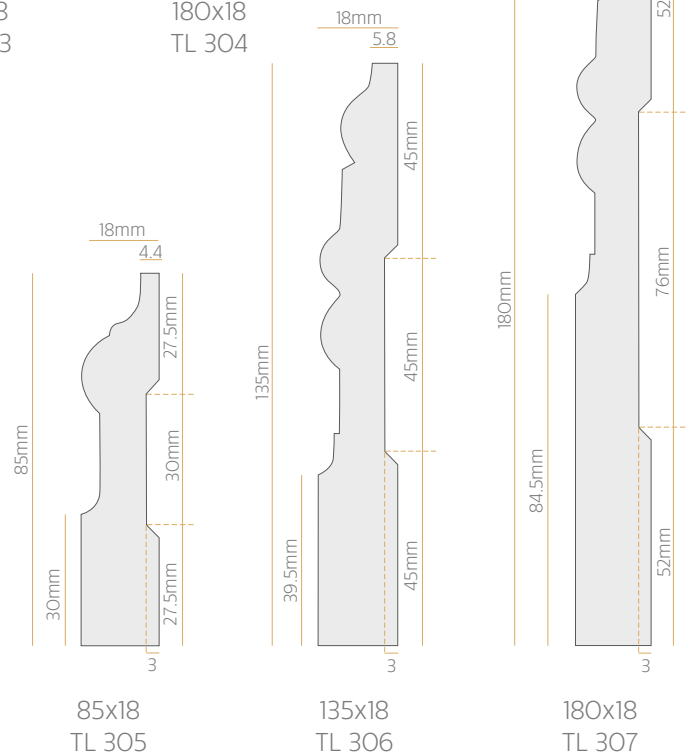

ROUND TOP SPLAY

SQUARE TOP SPLAY

TRADITIONAL

REPLICA ARCHITRAVE

SILL NOSING

COLONIAL

COLONIAL

COLONIAL VILLA

30mm
TL 316

40mm
TL 317

50mm
TL 318

CONTEMPORARY

CONTEMPORARY STEP

90x18
TL 401

135x18
TL 402

180x18
TL 403

90x30
TL 404

135x30
TL 405

180x30
TL 406

PLEASE CALL US FOR TIMBER SAMPLES 0800 25 10 25

CONTEMPORARY

CONTEMPORARY ROUND

85x30
TL 411

135x30
TL 412

180x30
TL 413

60x18
TL 407

85x18
TL 408

135x18
TL 409

CONTEMPORARY

CONTEMPORARY SQUARE