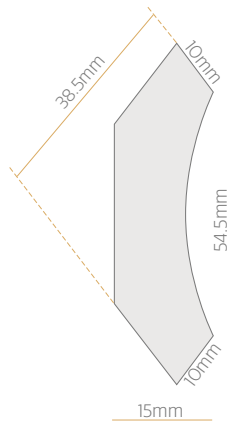

CLASSIC

DOUBLE BULLNOSE ARCHITRAVE

CLASSIC

CORNICE MOULD

SILL NOSING

30x18
TL 234

40x18
TL 235

40x18
TL 236

40x30
TL 237

SCOTIA

QUADRANT

28mm
TL 238

35mm
TL 239

12mm
TL 240

18mm
TL 241

TRADITIONAL

90x30
TL 404

135x30
TL 405

180x30
TL 406

PLEASE CALL US FOR TIMBER SAMPLES 0800 25 10 25

CONTEMPORARY

CONTEMPORARY ROUND

85x30
TL 411

135x30
TL 412

180x30
TL 413

60x18
TL 407

85x18
TL 408

135x18
TL 409

CONTEMPORARY

CONTEMPORARY SQUARE