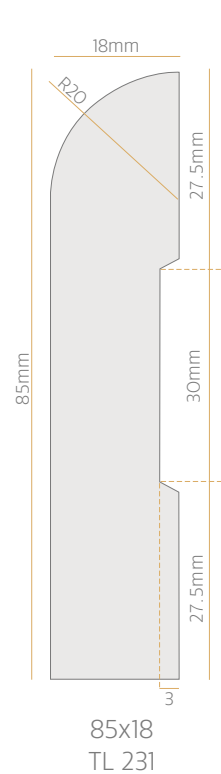

CLASSIC

BULLNOSE ARCHITRAVE

PLEASE CALL US FOR TIMBER SAMPLES 0800 25 10 25