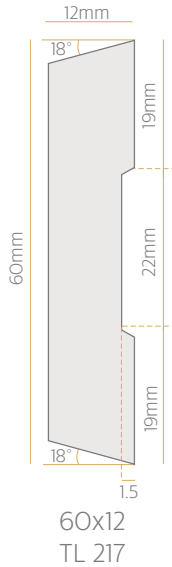

CLASSIC

DOUBLE BEVEL EDGE