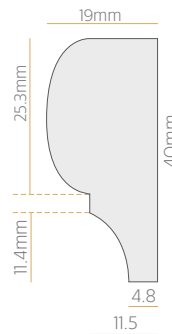

40x30
TL 237

SCOTIA

QUADRANT

28mm
TL 238

35mm
TL 239

12mm
TL 240

18mm
TL 241

TRADITIONAL

COLONIAL

LAMBS TONGUE

SILL NOSING

40x30
TL 312

SCOTIA

65x18
TL 314

BOLECTION

18mm
TL 315

30mm
TL 316

40mm
TL 317

50mm
TL 318

CONTEMPORARY

CONTEMPORARY STEP

90x18
TL 401

135x18
TL 402

180x18
TL 403