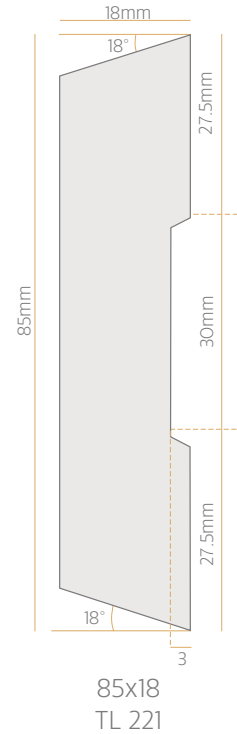

CLASSIC

DOUBLE BEVEL EDGE