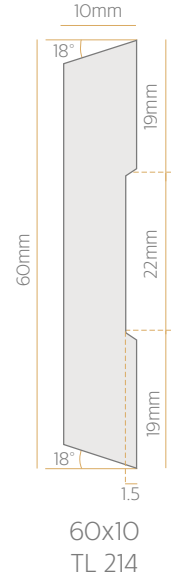

CLASSIC

DOUBLE BEVEL EDGE