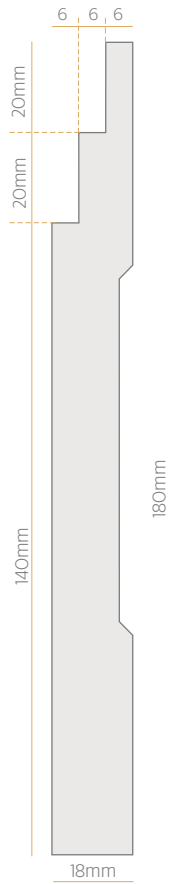

CLASSIC

DOUBLE BULLNOSE ARCHITRAVE

CLASSIC

CORNICE MOULD

SILL NOSING

30x18
TL 234

40x18
TL 235

40x18
TL 236

40x30
TL 237

SCOTIA

QUADRANT

28mm
TL 238

35mm
TL 239

12mm
TL 240

18mm
TL 241

TRADITIONAL

30mm
TL 316

40mm
TL 317

50mm
TL 318

CONTEMPORARY

CONTEMPORARY STEP

90x18
TL 401

135x18
TL 402

180x18
TL 403

90x30
TL 404

135x30
TL 405

180x30
TL 406

PLEASE CALL US FOR TIMBER SAMPLES 0800 25 10 25

CONTEMPORARY

CONTEMPORARY ROUND

85x30
TL 411

135x30
TL 412