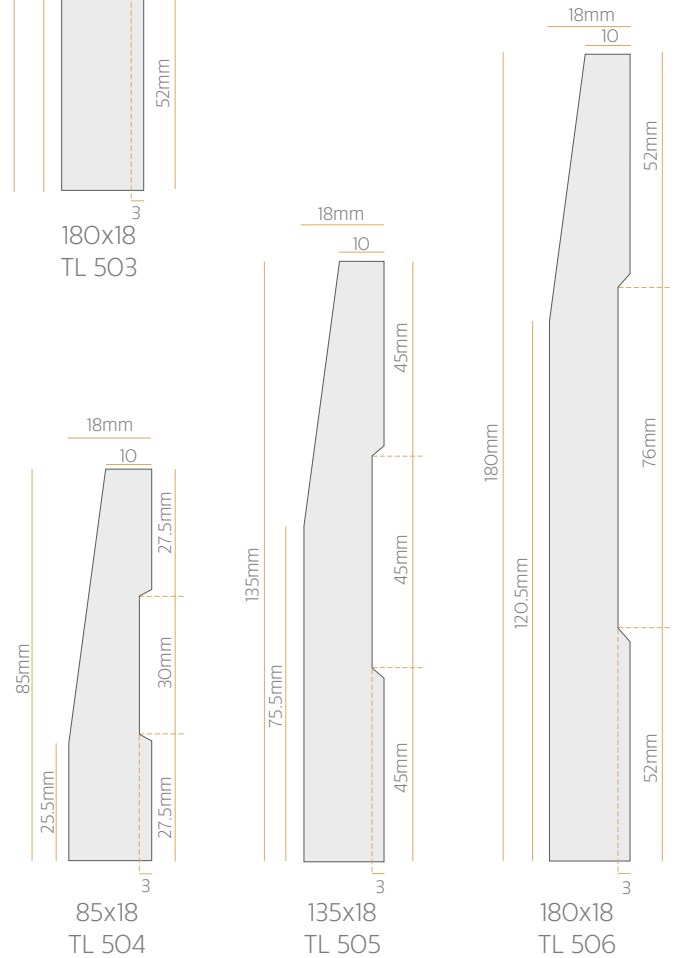

SQUARE TOP SPLAY