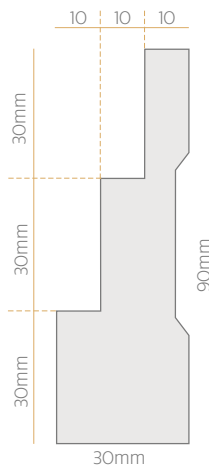

40x30
TL 237

SCOTIA

QUADRANT

28mm
TL 238

35mm
TL 239

12mm
TL 240

18mm
TL 241

TRADITIONAL

30mm
TL 316

40mm
TL 317

50mm
TL 318

CONTEMPORARY

CONTEMPORARY STEP

90x18
TL 401

135x18
TL 402

180x18
TL 403

90x30
TL 404

135x30
TL 405

180x30
TL 406

PLEASE CALL US FOR TIMBER SAMPLES 0800 25 10 25

CONTEMPORARY

CONTEMPORARY ROUND

85x30
TL 411

135x30
TL 412

180x30
TL 413

60x18
TL 407

85x18
TL 408

135x18
TL 409

CONTEMPORARY

CONTEMPORARY SQUARE