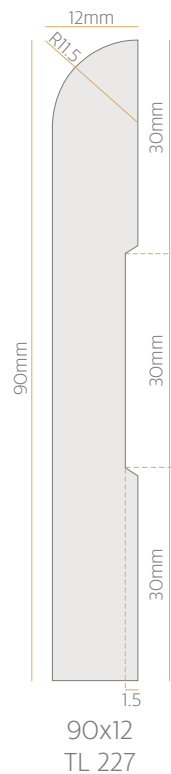

CLASSIC

BULLNOSE ARCHITRAVE

PLEASE CALL US FOR TIMBER SAMPLES 0800 25 10 25