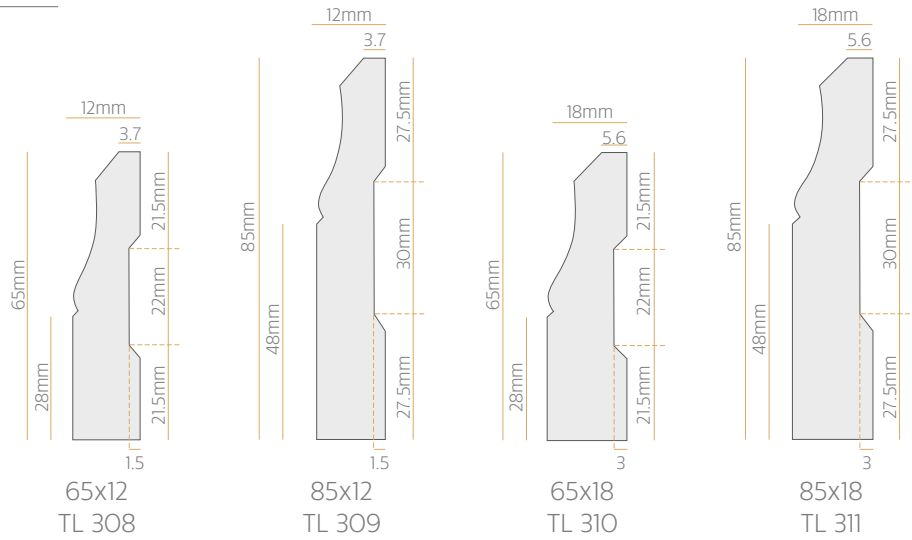

COLONIAL

LAMBS TONGUE