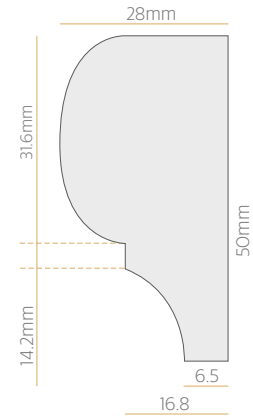

40x30
TL 237

SCOTIA

QUADRANT

28mm
TL 238

35mm
TL 239

12mm
TL 240

18mm
TL 241

TRADITIONAL

COLONIAL

LAMBS TONGUE

SILL NOSING

40x30
TL 312

SCOTIA

65x18
TL 314

BOLECTION

18mm
TL 315

30mm
TL 316

40mm
TL 317

50mm
TL 318

CONTEMPORARY

CONTEMPORARY STEP

90x18
TL 401

135x18
TL 402

180x18
TL 403