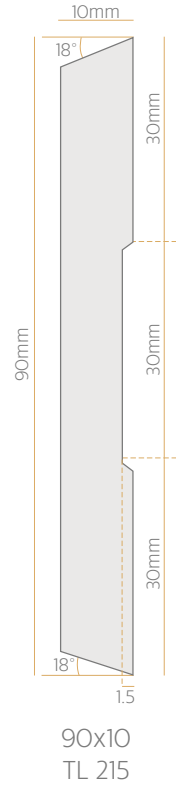

CLASSIC

SINGLE BEVELLED EDGE

PLEASE CALL US FOR TIMBER SAMPLES 0800 25 10 25

CLASSIC

DOUBLE BEVEL EDGE

CLASSIC

BULLNOSE ARCHITRAVE

PLEASE CALL US FOR TIMBER SAMPLES 0800 25 10 25

CLASSIC

DOUBLE BULLNOSE ARCHITRAVE

CLASSIC

CORNICE MOULD

SILL NOSING

30x18
TL 234

40x18
TL 235

40x18
TL 236

40x30
TL 237

SCOTIA

QUADRANT

28mm
TL 238

35mm
TL 239

12mm
TL 240

18mm
TL 241

TRADITIONAL

90x30
TL 404

135x30
TL 405

180x30
TL 406

PLEASE CALL US FOR TIMBER SAMPLES 0800 25 10 25

CONTEMPORARY

CONTEMPORARY ROUND

85x30
TL 411

135x30
TL 412