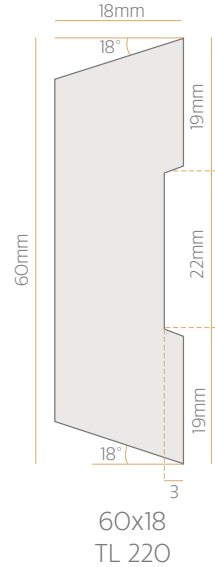

CLASSIC

DOUBLE BEVEL EDGE