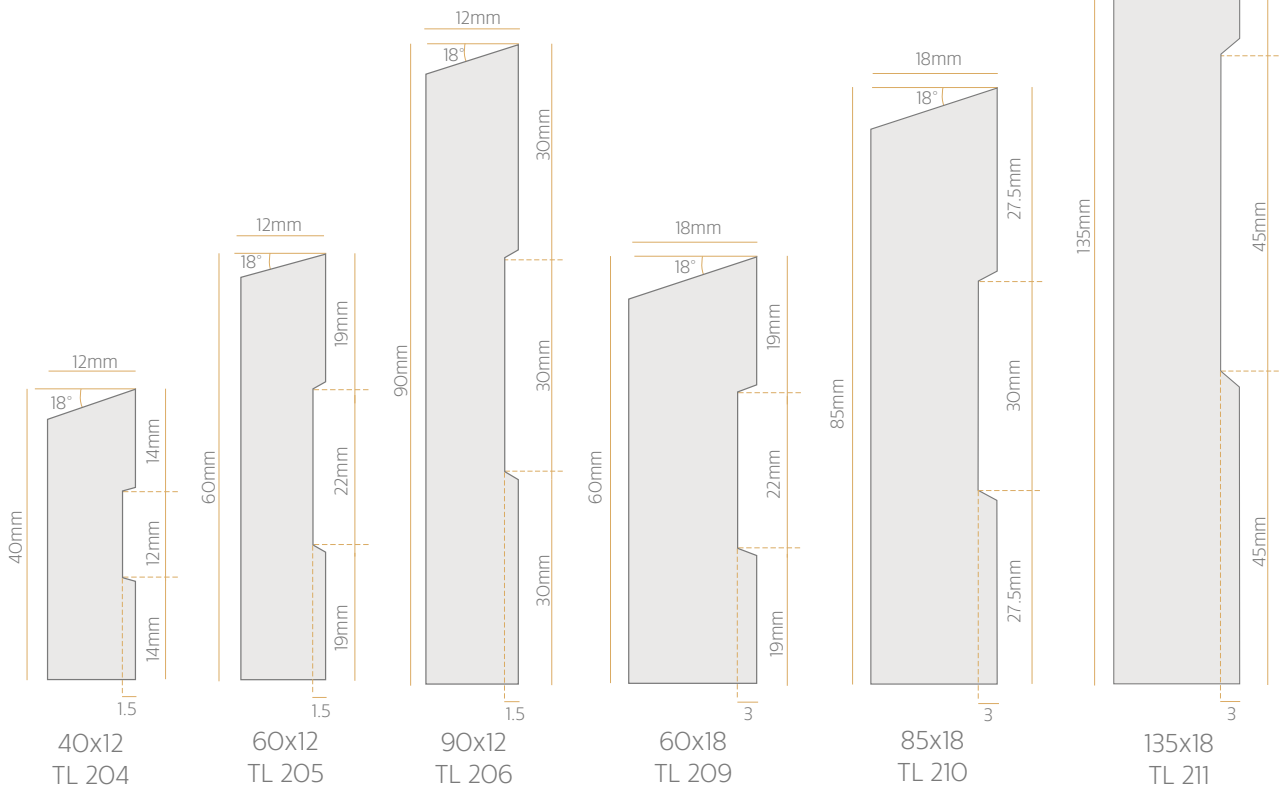

CLASSIC

SINGLE BEVELLED EDGE

PLEASE CALL US FOR TIMBER SAMPLES 0800 25 10 25